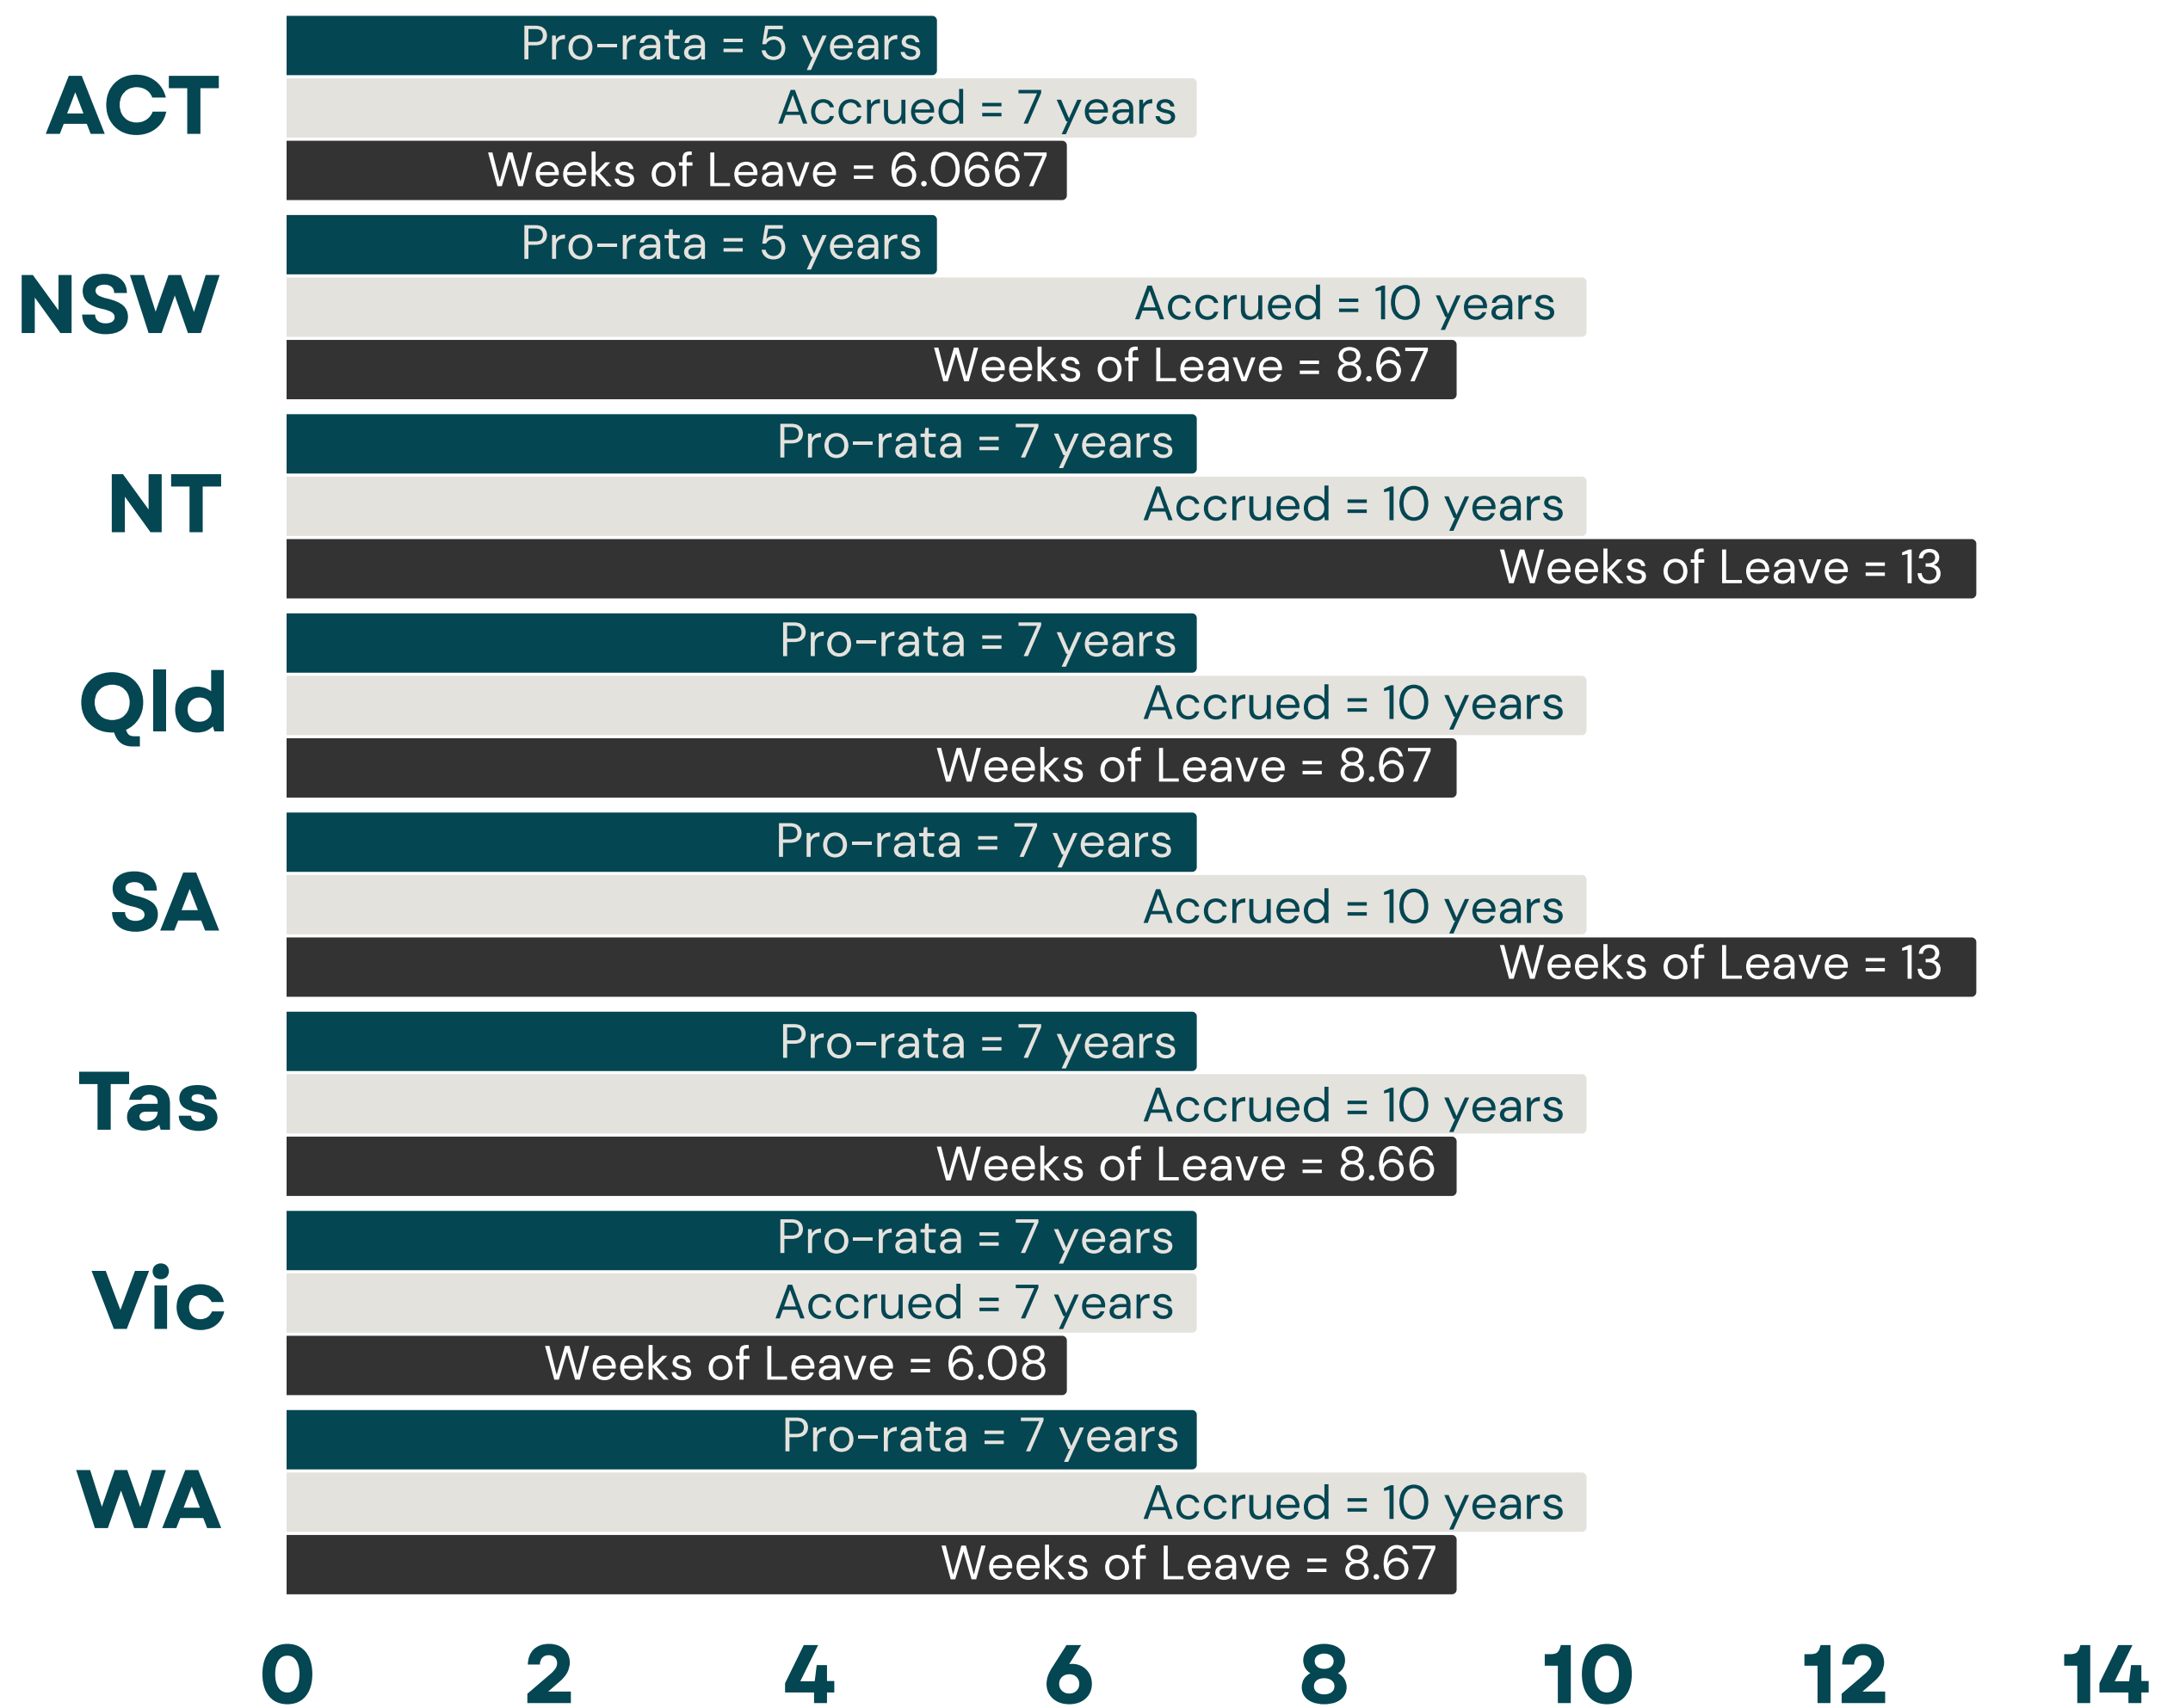

LONG SERVICE LEAVE ENTITLEMENTS

YEARS OF SERVICE AND WEEKS OF LEAVE

Years of service to pay on termination.

Years of service until leave accrued.

Weeks of leave

Pro-rata payout of long service leave on termination of employment may be subject to the reason for termination which can differ on a state by state basis. Please seek advice if you are unsure.